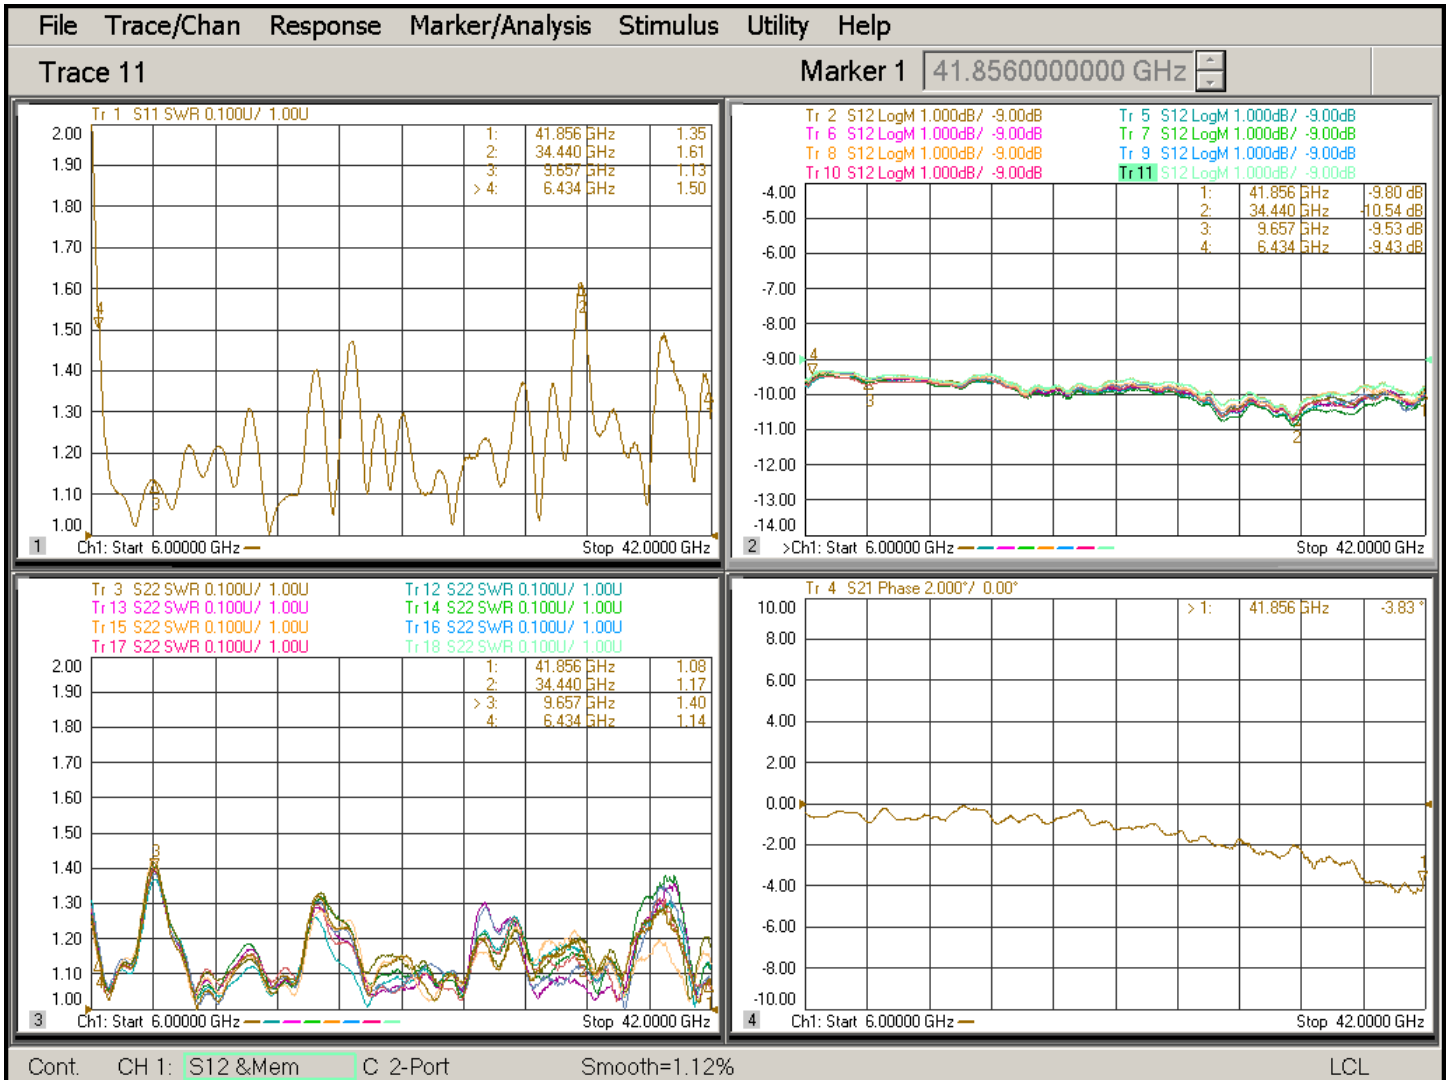

成都利德尔科技有限公司 ChengDu Leader Microwave Technology Co.,Ltd

电话: 028-65199117 传真: 028-65199116

<http://www.leader-mw.com> Leader-mw@hotmail.com

TEL: +86-28-65199117 FAX: +86-28-65199116

Add: 中国 成都市成华区华翰路 89 号 610000

No.89,Huahan Road, chenghua Zone Chengdu, Sichuan China Zip Code:610000