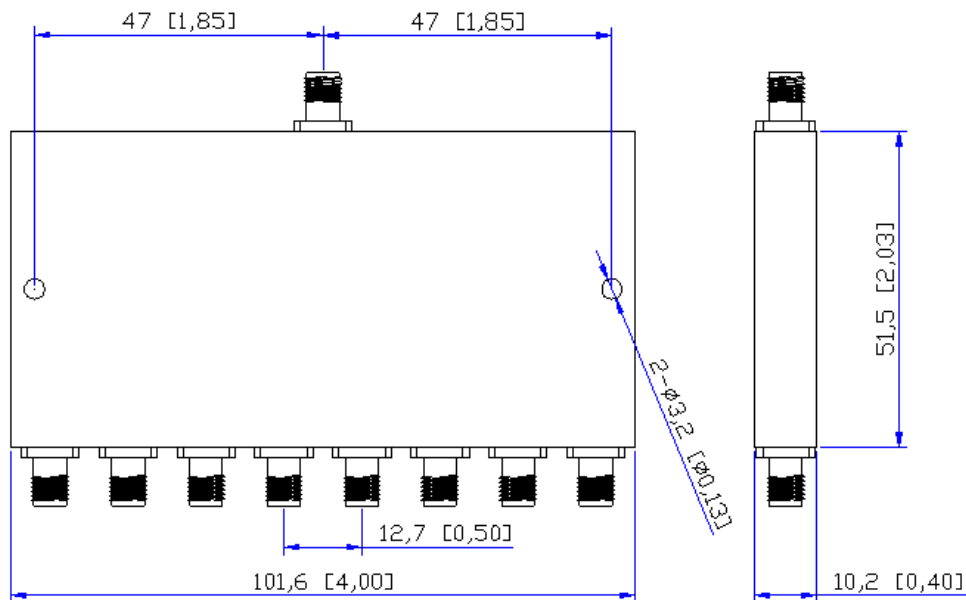

LPD-10/40-8S

Power Divider

Specifications

● Frequency Range:	10000~40000MHz
● Insertion Loss:	$\leq 3.6\text{dB}$
● Amplitude Balance:	$\leq \pm 0.9\text{dB}$
● Phase Balance:	$\leq 10\text{ deg}$
● VSWR:	$\leq 1.85 : 1$
● Isolation:	$\geq 15\text{dB}$
● Impedance:	50 OHMS
● Port Connectors:	2.92-Female
● Power Handling:	10 Watt
● Surface Color:	Black