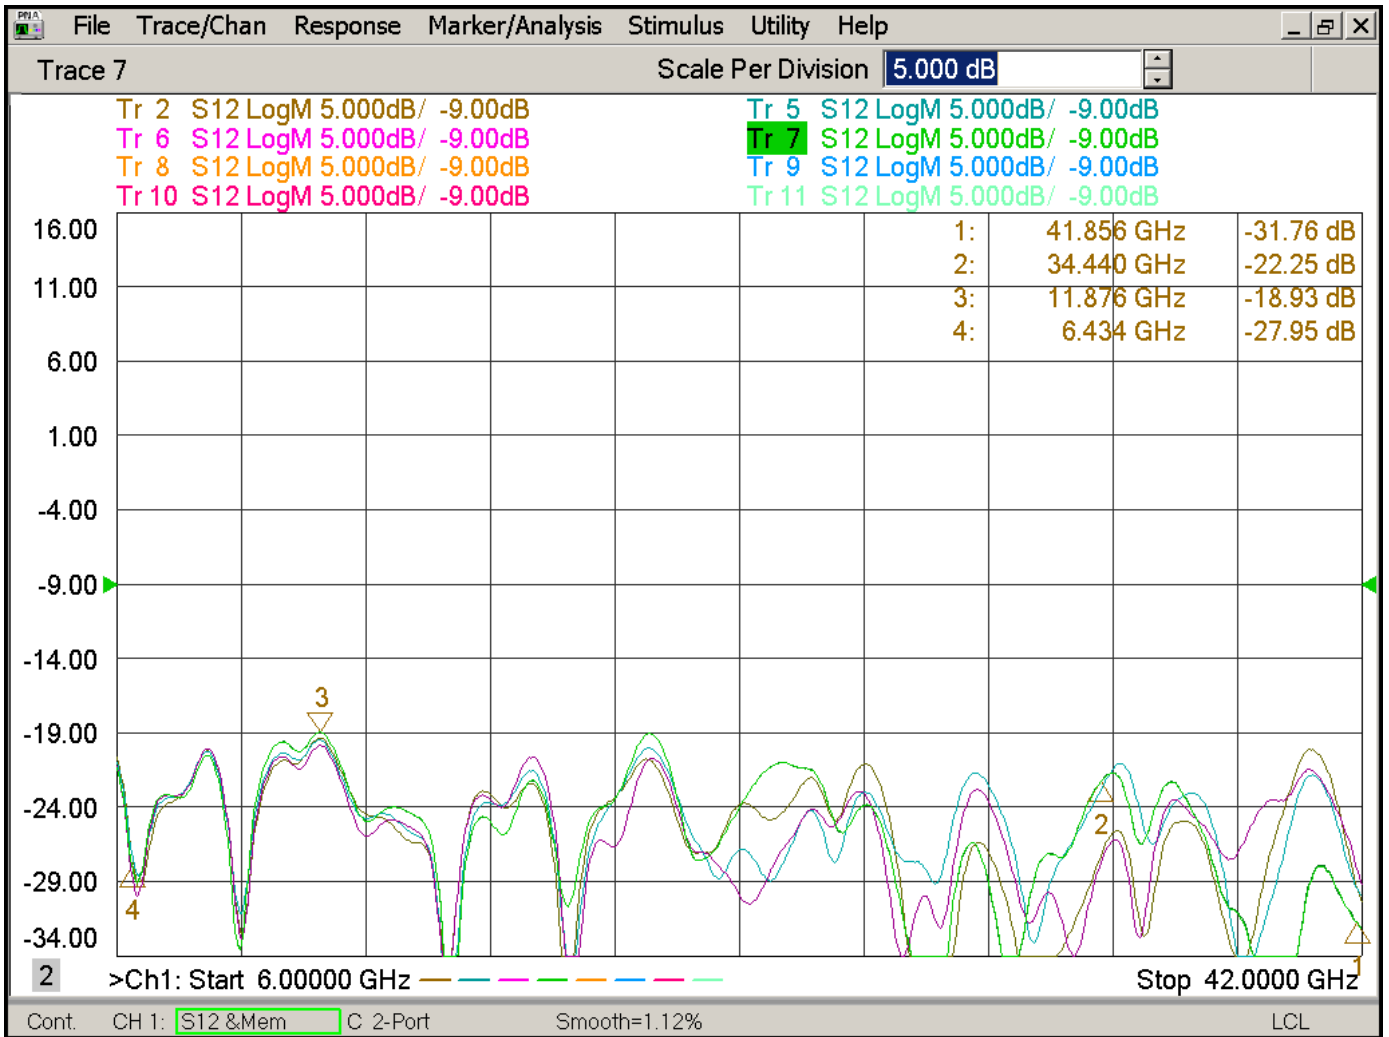

ISO9001:2008 质量认证
ISO14001:2004 环境认证

技术文件 Technical Specifications Rev:A0

利德尔

成都利德尔科技有限公司 ChengDu Leader Microwave Technology Co.,Ltd

电话: 028-65199117 传真: 028-65199116

<http://www.leader-mw.com> Leader-mw@hotmail.com

TEL: +86-28-65199117 FAX: +86-28-65199116

Add: 中国 成都市成华区华翰路 89 号 610000

No.89,Huahan Road, chenghua Zone Chengdu, Sichuan China Zip Code:610000